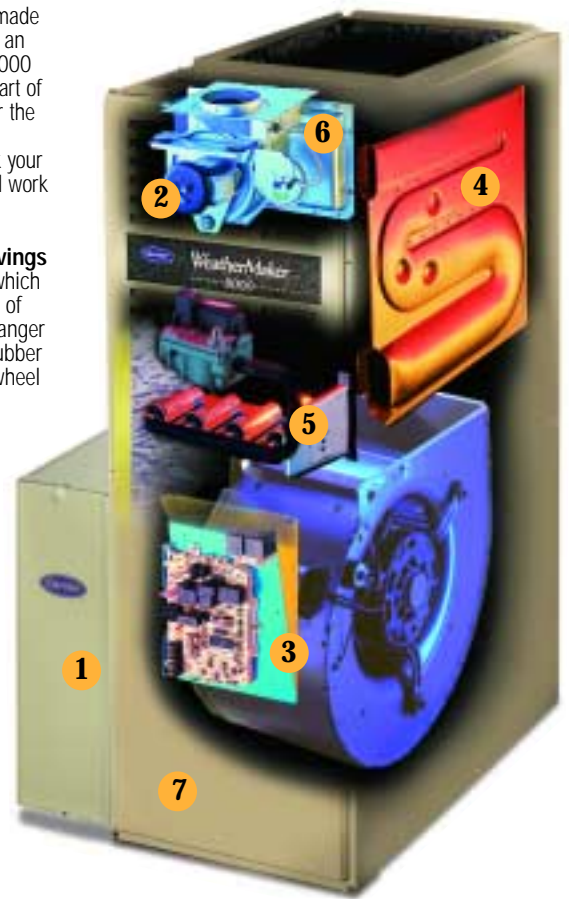

1. **Insulated blower compartment** ensures that the WeatherMaker 8000 maintains its efficiency throughout every heating cycle.

WARRANTY

The Carrier WeatherMaker 8000 offers custom made indoor weather. The heat exchanger is backed by a **twenty-year limited warranty**. The advanced microprocessor and hot surface ignition are protected by a **three-year limited warranty**. The entire furnace is guaranteed with a **one-year limited warranty**. Extended warranties are also available. Ask your Carrier Indoor Weather Expert for details.

Carrier

www.carrier.com

Always look for these symbols, the home heating industry seals of certified performance, efficiency and capacity.

A member of the United Technologies Corporation family.
Stock Symbol UTX.

© Carrier Corporation 2001

858-368

Manufacturer reserves the right to discontinue, or change at any time, specifications or designs without notice or without incurring obligations.